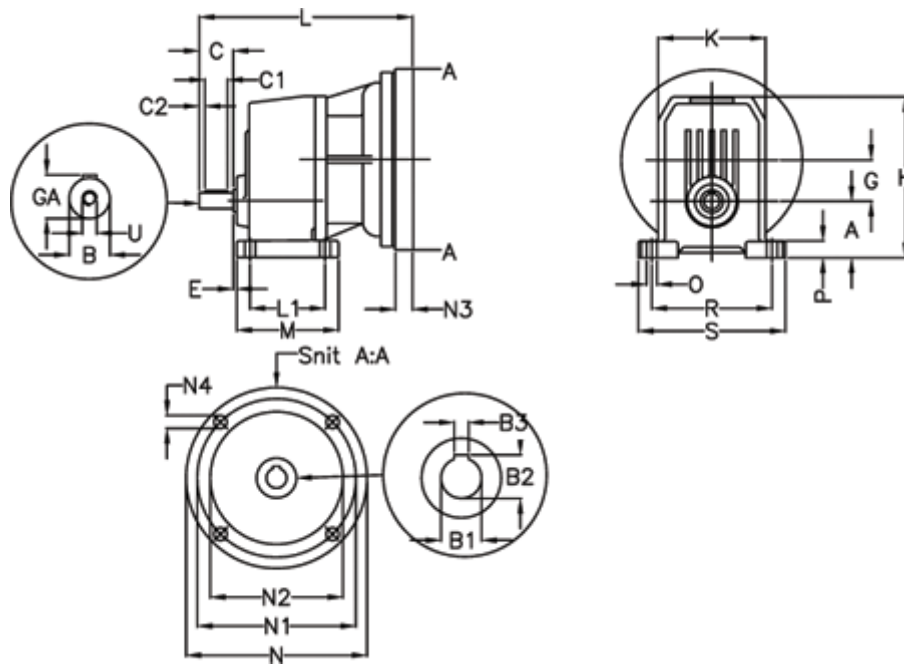

Article number: 40550200851220

Description: Single Stage Helical Gear
S 201-8,5-P63B5

Measures

A = 55	E = 19.0	M = 107.5	R = 130
B = 19	F = 6x6x30	N = 140	S = 155
B1 = 11	G = 43.5	N1 = 115	U = M6
B2 = 12.8	GA = 21.5	N2 = 95	
B3 = 4	H = 164.5	N3 = -	
C = 40	K = 110	N4 = M8x19	
C1 = 30	L = 207	O = 10	
C2 = 5	L1 = 77.5	P = 17.5	